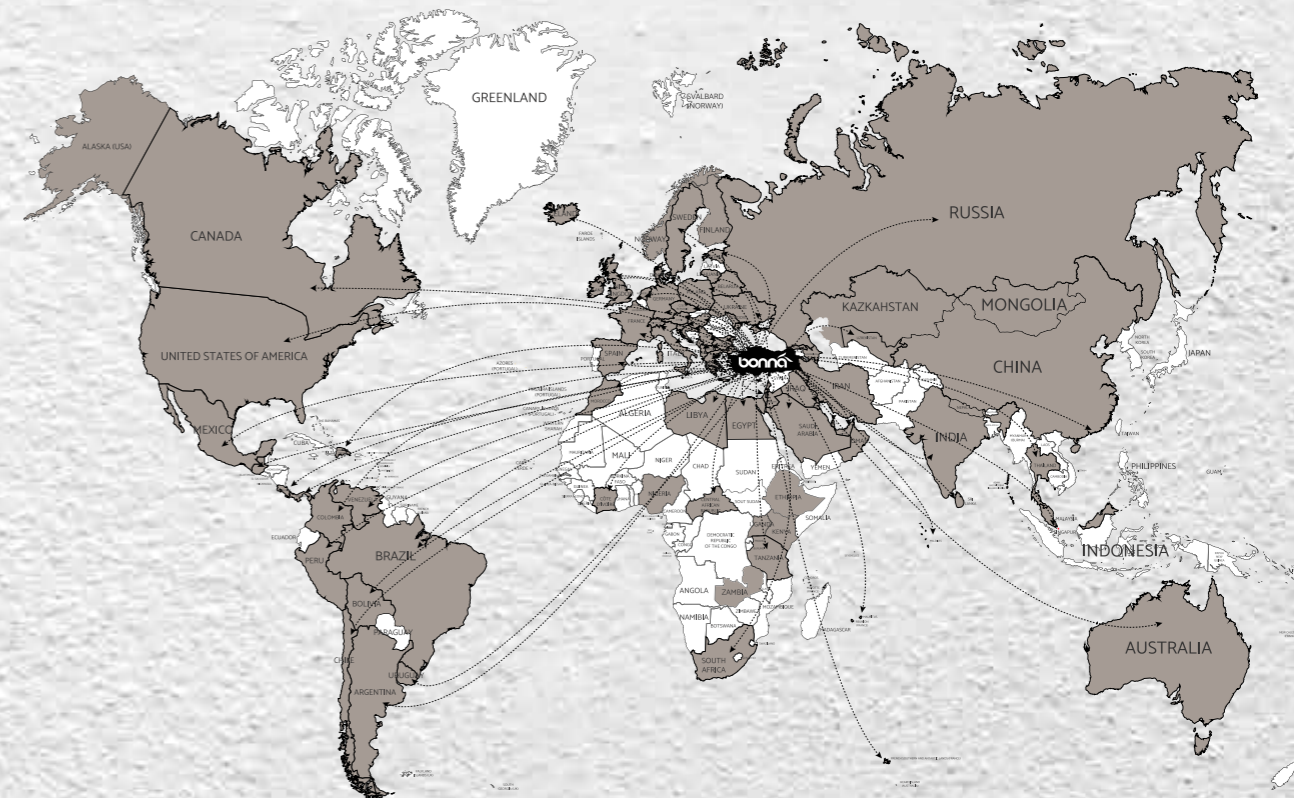

Serving Over 95+ Countries

About Bonna

Bonna, the HoReCa brand of Kar Porselen (est. 1983), was founded in 2014 to provide innovative products and solutions for hospitality industry. Today with 2 facilities in Kocaeli/Turkey and Bilecik/Turkey with 40 million pieces capacity per year, Bonna proudly serves sector professionals in over 95 countries and 6 continents.

Bonna All Over The World

95+ Countries

Sustainable BONNA

Our eco-optimized production and sustainable product quality go hand in hand, enabling us to create a sustainable future for everyone.

Lifetime-ECO
FRIENDLY