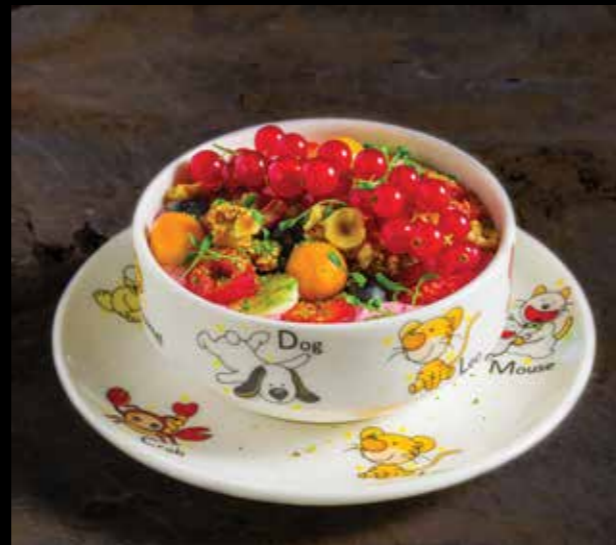

Kids

6

Düz Tabak
Flat Plate
KIDSBNC21DZ
21 cm
KIDSBNC25DZ
25 cm

12
12

6

Çukur Tabak
Pasta Plate
KIDSBNC23CK
23 cm 300 cc

12

Kulplu Kase
Consomme Bowl
KIDSBNC12KKS
12 cm 350 cc

12

Joker Kase
Stackable Bowl
KIDSBNC12JO
12 cm 350 cc

12

Kupa
Mug
KIDSMUG08KIN
280 cc

24

Made to Stock
 References in red are new products.
 Covered by BONNA Life Time Edge Chip Warranty

6 pcs
12 pcs
24 pcs

To view the full KIDS collection visit www.bonna.com.tr/collections/kids/