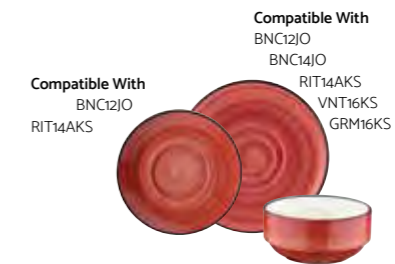

Kase
Oatmeal Bowl

- APSBNC6JO 6 cm 30 cc 24
- APSBNC12JO 12 cm 350 cc 12
- APSGRM17KKT 17 cm 12
- APSGRM19KKT 19 cm 12

- APSRIT12AKS 12 cm 290 cc 12
- APSRIT14AKS 14 cm 450 cc 12

- APSBNC12KS 12 cm 290 cc 24

- APSVNT8KS 8 cm 60 cc 24
- APSVNT16KS 16 cm 350 cc 12
- APSVNT18KS 18 cm 450 cc 6
- APSVNT22KS 22 cm 850 cc 6

- APSSTR10KS 10 cm 45 cc 24
- APSSTR27KS 27 cm 750 cc 6

- APSOPT20SH 20 cm 12

To view the full AURA PASSION Collection visit www.bonna.com.tr/collections/aura-passion/

Made to Stock
References in red are new products.
Covered by BONNA Life Time Edge Chip Warranty

6 pcs
12 pcs
24 pcs