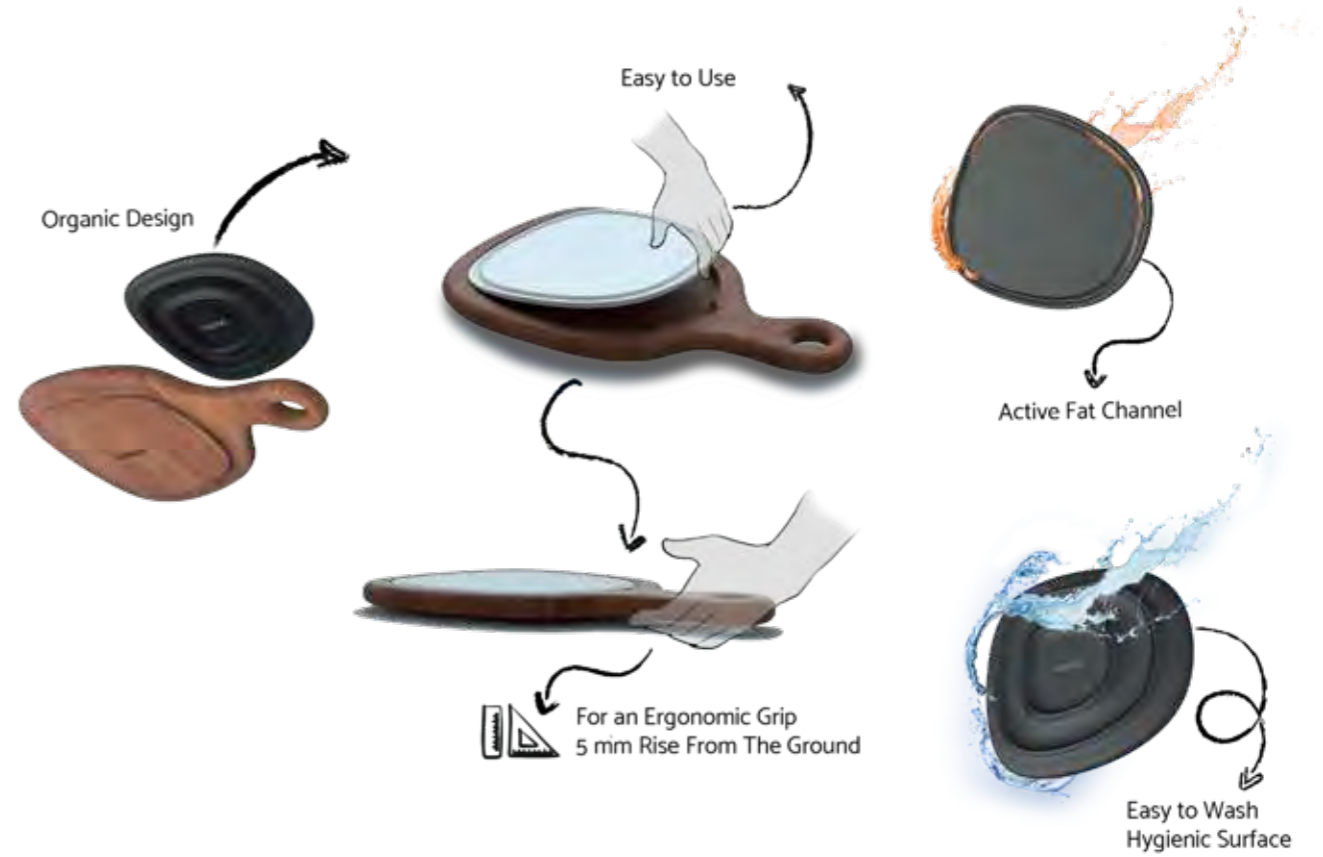

6

- Designed and manufactured in Turkey
- Ergonomic design, easy to hold
- 2 pcs set - beech wood main plate, porcelain service plate
- 5 mm above the surface for easy grip
- Active oil discharge channels
- Easy-to-wash
- Hygienic service surface