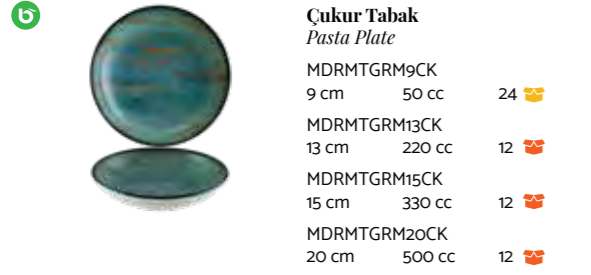

Compatible With
E104 MUG 03 KKN
E104 RIT 04 CPF
E104 RIT 05 CPF

🍽️ Made to Stock
🔴 References in red are new products.
🟢 Covered by BONNA Life Time Edge Chip Warranty

6 pcs 🍽️
12 pcs 🍽️
24 pcs 🍽️