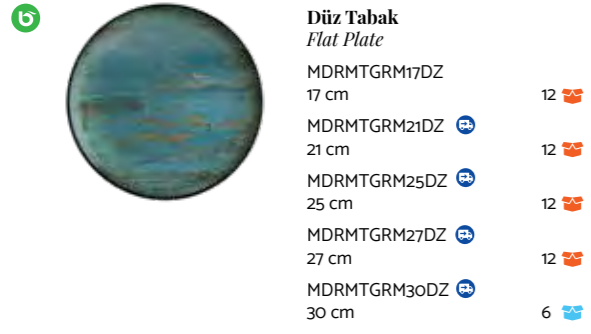

Compatible With
E104 MUG 03 KKN
E104 RIT 04 CPF
E104 RIT 05 CPF

🍽️ Made to Stock
🔴 References in red are new products.
🟢 Covered by BONNA Life Time Edge Chip Warranty

6 pcs 🍽️
12 pcs 🍽️
24 pcs 🍽️