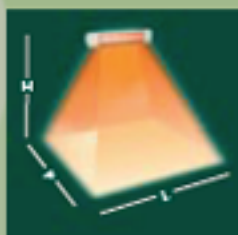

WATERPROOF

VARMA TOP

1500 WATTS IPX5 (code V110/15)

- Revolving model, suitable for installation under parasols or on wall
- Die-cast aluminium body
- Available colours: RAL 1013 cream white, micaceous iron
- IPX5 Protection rating – WATERPROOF, protected against rain and water sprays
- Power: 1500 Watts
- Heated area : 12/15 sq.m. approx.
- Equipped with: wall and parasol fixing bracket, 1.5 m. electric cable, protection grid
- Installation height: 1.90 – 2.20 m.
- Recommended installation: under parasols, gazebos, patios, verandas, bathrooms, dressing rooms, outdoor areas
- Dimensions of appliance: cm 45x8.5x9

TEST AT 10°C ROOM TEMPERATURE*

H height 2 m
L width 4 m
P depth 3 m

Revolving model for wall installation or under parasols

Available colours: micaceous iron, cream white RAL 1013

1500 Watts

Heated area: 15/20 m²