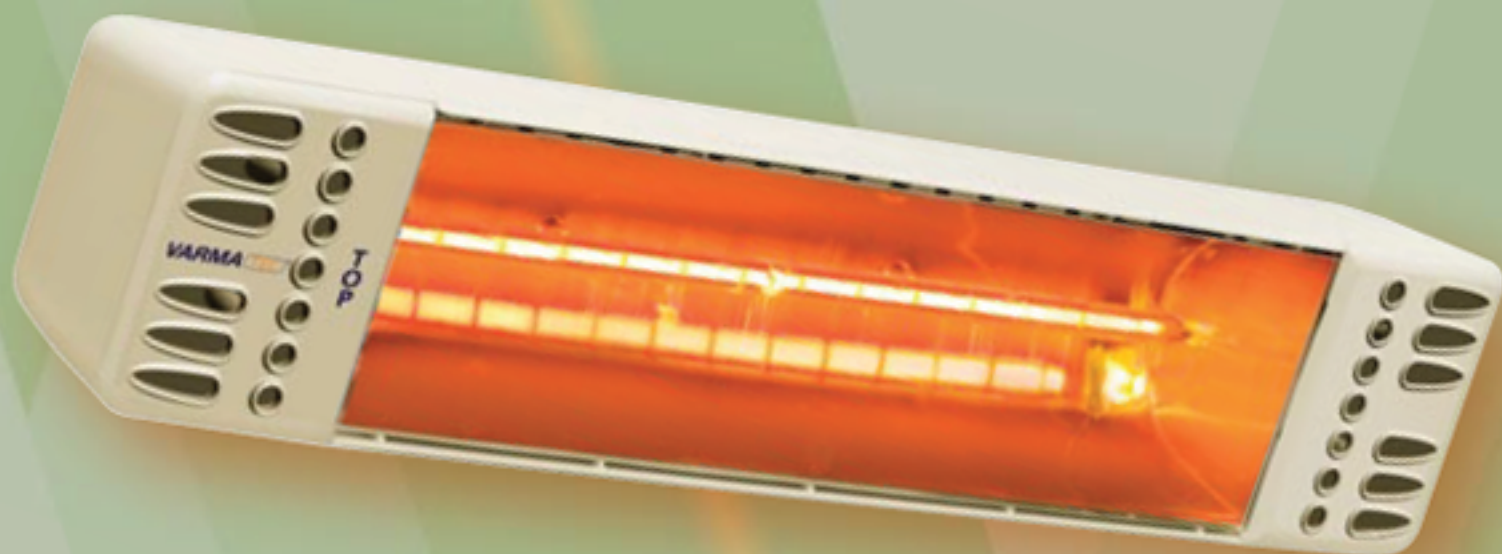

WATERPROOF

VARMA TOP

1500 WATTS IPX5 (code V110/15)

- Revolving model, suitable for installation under parasols or on wall
- Die-cast aluminium body
- Available colours: RAL 1013 cream white, micaceous iron
- IPX5 Protection rating – WATERPROOF, protected against rain and water sprays
- Power: 1500 Watts
- Heated area : 12/15 sq.m. approx.
- Equipped with: wall and parasol fixing bracket, 1.5 m. electric cable, protection grid
- Installation height: 1.90 – 2.20 m.
- Recommended installation: under parasols, gazebos, patios, verandas, bathrooms, dressing rooms, outdoor areas
- Dimensions of appliance: cm 45x8.5x9

TEST AT 10°C ROOM TEMPERATURE*

H height 2 m
L width 4 m
P depth 3 m

Revolving model for wall installation or under parasols

Available colours: micaceous iron, cream white RAL 1013

1500 Watts

Heated area: 15/20 m²