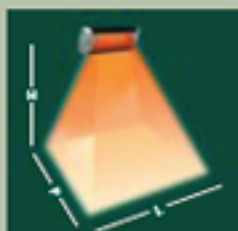

VARMA TANDEM

1500/2000 Watts (Code 550/15 – 550/20)

1. Revolving model for wall installation and at ceiling
   - Die-cast aluminium body
   - For inside and outside areas
   - Power 1500 /2000 Watts
   - IP X5 Protection rating – WATERPROOF protected against rain and water jets
   - Two colours: black and silver
   - Equipped with: wall fixing bracket, 1.5 m. electric cable
   - Heated area roughly 15-20 m²
   - Recommended Installation height: max. 2,50-2,80 m
   - Designed for: work places with risk of water sprays, factory building areas, laboratories, verandas, gazebos,
   - Dimensions: 46x19x8,5 cm
2. OPTIONAL: Tripod 2 stand, Giraffa stand, Scala stand, bracket for ceiling installation cod.109

Varma Tandem has been designed to be used as a single device or joined with another one vertically or horizontally through the accessories included in the box.

Revolving model for wall and/or ceiling

Available colour: Bicolour: black and silver

1500 – 2000 Watts

Heated area: 15-20 m²

Protection rating: IPX5, against rain and water jets

TEST AT 8°C ROOM TEMPERATURE*

H height	2,5 m
L width	4 m
P depth	3,8 m

*see page 34