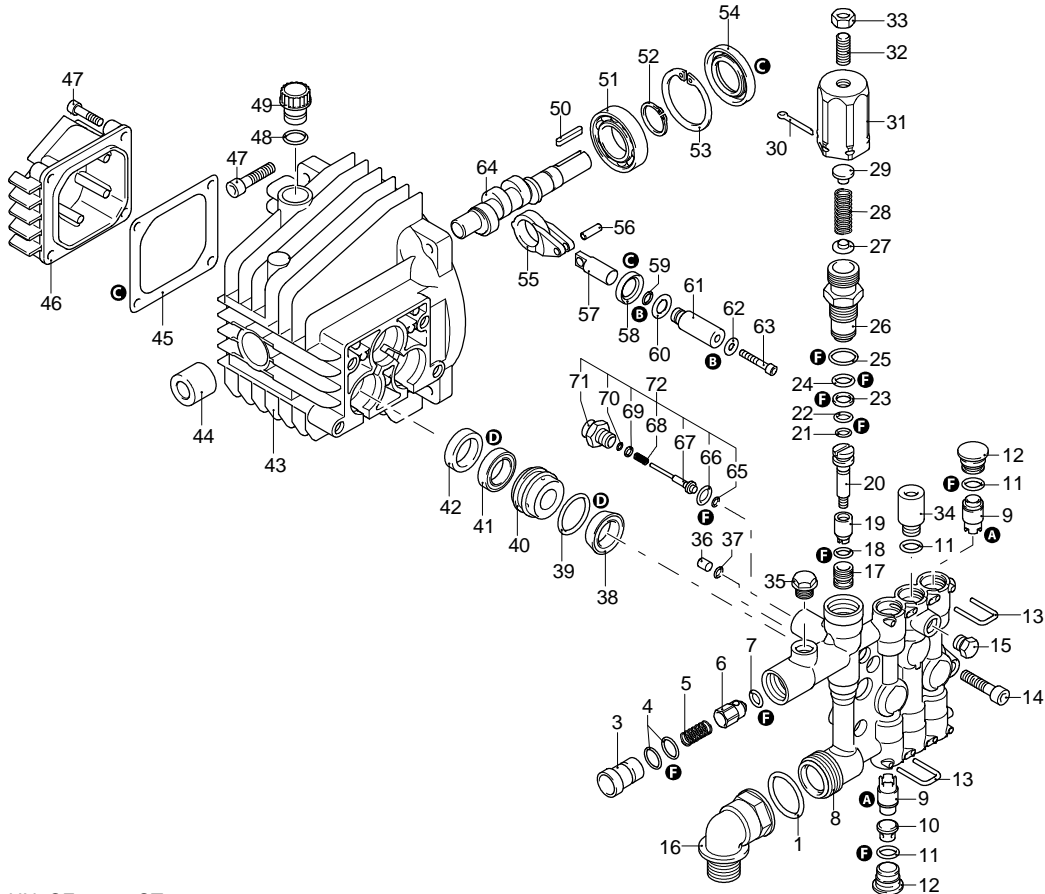

UN_CE_0973-CT

Model 4590

Version:

Serial number:

Code: **24426**

03/06/2014

Validity	Pos.	Code	Description	Q
	1	1344970	O-ring	1
	2	3520370	Fitting	1
	3	2901060	Injector	1
	4	800560	O-ring	2
	5	1080091	Spring	1
	6	2901070	Shutter	1
	7	1460430	O-ring	1
	8	1344850	Head	1
	9	1349055	Valve	6
	10	1344770	Spacer	3
	11	1465720	O-ring	6
	12	1344800	Plug	5
	13	1344790	Fork	6
	14	850850	Screw	4
	15	620301	Plug	1
	16	2500280	Elbow	1
	17	1342701	Seat	1
	18	600180	O-ring	1
	19	1460151	Piston	1
	20	2021900	Piston	1
	21	1080190	O-ring	1
	22	600180	O-ring	1
	23	1080401	Ring	1
	24	820510	O-ring	1
	25	740290	O-ring	1
	26	1344870	Piston guide	1
	27	1343450	Wobble plate	1
	28	1460190	Spring	1
	29	1980220	Wobble plate	1
	30	2500550	Split pin	1
	31	1344881	Insert	1
	32	1980740	Plug	1
	33	1060120	Nut	1
	34	1345020	Plug	1
	35	620301	Plug	1
	36	1344890	Plug	1
	37	2560870	O-ring	1
	38	2460180	Water seal	3
	39	770260	O-ring	3
	40	1344750	Piston guide	3
	41	1260440	Water seal	3
	42	1344760	Ring	3
	43	1344050	Pump body	1
	44	1260050	Bushing	1
	45	1040710	O-ring	1
	46	1344060	Cover	1
	47	1260780	Screw	1
	48	880840	O-ring	1
	49	1343900	Plug	1
	50	880111	Key	1
	51	1341070	Bearing	1
	52	480890	Ring	1
	53	111120	Ring	1
	54	1341080	Ring	1
	55	1340060	Connecting-rod	3
	56	1340080	Pin	3
	57	1340070	Piston	3
	58	1260460	Oil seal	3
	59	600180	O-ring	3
	60	1341010	Plate	3
	61	1342740	Piston	3
	62	1341020	Washer	3

UN_CE_0974-CT

Model 4590

Version:

Serial number:

Code: **24426**

03/06/2014

Validity	Pos.	Code	Description	Q
	63	850670	Screw	3
	64	1340170	Shaft	1
	65	1120680	O-ring	1
	66	600180	O-ring	1
	67	2022040	Pin	1
	68	2021630	Spring	1
	69	2021650	Washer	1
	70	1260820	O-ring	1
	71	1344830	Fitting	1
	72	42580	TSS Retrofit kit	1
	73	1349297	Pump assembly	1
	74	1349114	Head assembly	1
	75	42579	Valve kit adjustment	1
	76	3520360	Fitting	1
A		42566	Valve kit	1
B		2623	Piston kit	1
C		1876	Oil seal kit	1
D		42567	Water seal kit	1
F		42568	Gasket kit	1