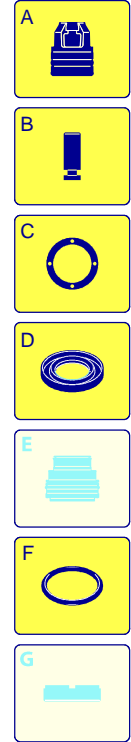

Model 4590

Version:

Serial number:

Code: **24426**

03/06/2014

Validity	Pos.	Code	Description	Q
	63	850670	Screw	3
	64	1340170	Shaft	1
	65	1120680	O-ring	1
	66	600180	O-ring	1
	67	2022040	Pin	1
	68	2021630	Spring	1
	69	2021650	Washer	1
	70	1260820	O-ring	1
	71	1344830	Fitting	1
	72	42580	TSS Retrofit kit	1
	73	1349297	Pump assembly	1
	74	1349114	Head assembly	1
	75	42579	Valve kit adjustment	1
	76	3520360	Fitting	1
A		42566	Valve kit	1
B		2623	Piston kit	1
C		1876	Oil seal kit	1
D		42567	Water seal kit	1
F		42568	Gasket kit	1