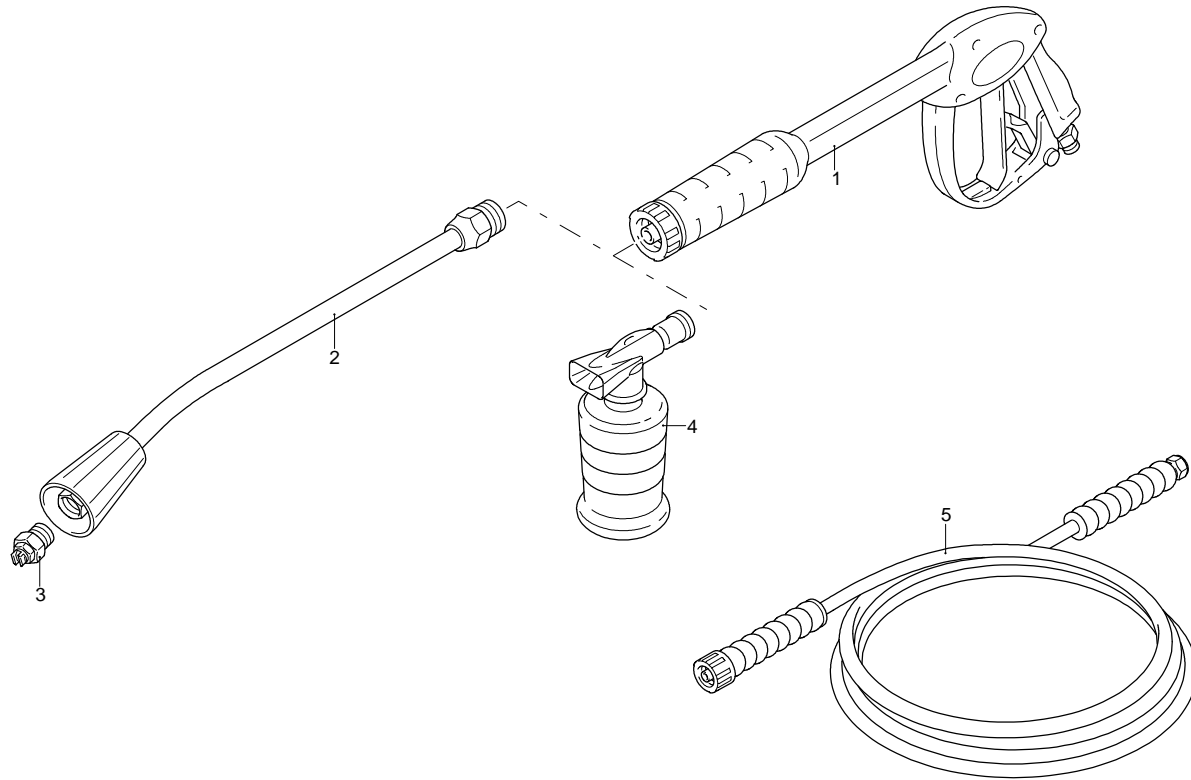

Model 4590

Version:

Serial number:

Code: **24426**

03/06/2014

Validity	Pos.	Code	Description	Q
	1	41047	Gun	1
	2	50690	Lance	1
	3	3104	Nozzle	1
	4	40320	Tank	1
	5	3520550	High pressure hose	1