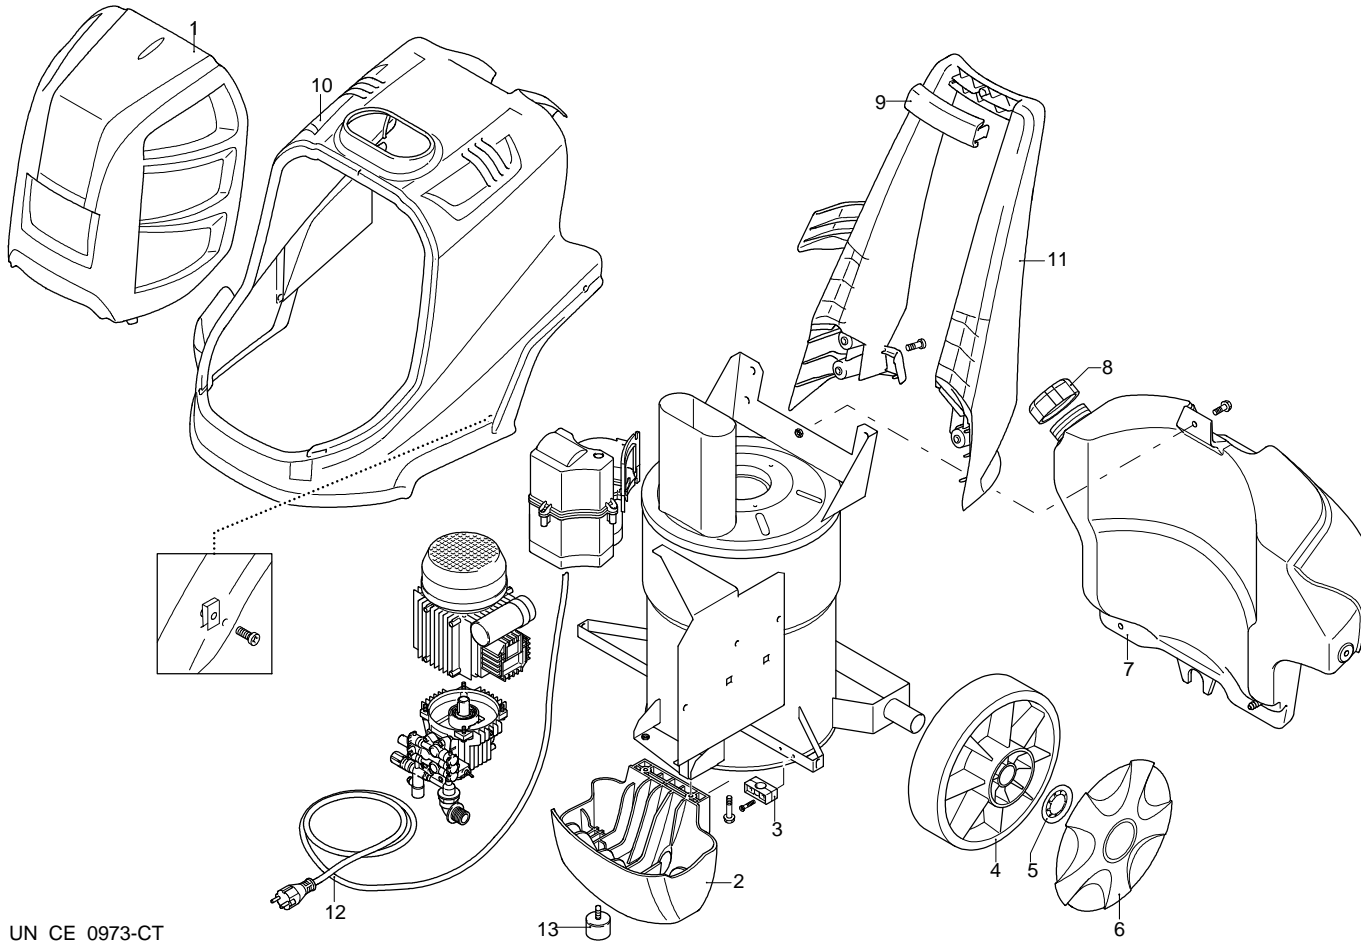

Model 4590

Version:

Serial number:

Code: **24426**

03/06/2014

Validity	Pos.	Code	Description	Q
	1	3520091	Casing	1
	2	3523550	Foot	1
	3	3520260	Gland	1
	4	3520230	Wheel	2
	5	3520240	Washer	2
	6	3520254	Guard	2
	7	3520170	Tank	1
	8	3520180	Plug	1
	9	3520070	Knob	1
	10	3520081	Blue casing	1
	11	3520060	Handle	1
	12	3520870	Cable	1
	13	3523560	Vibration damper	1

UN_CE_0973-CT