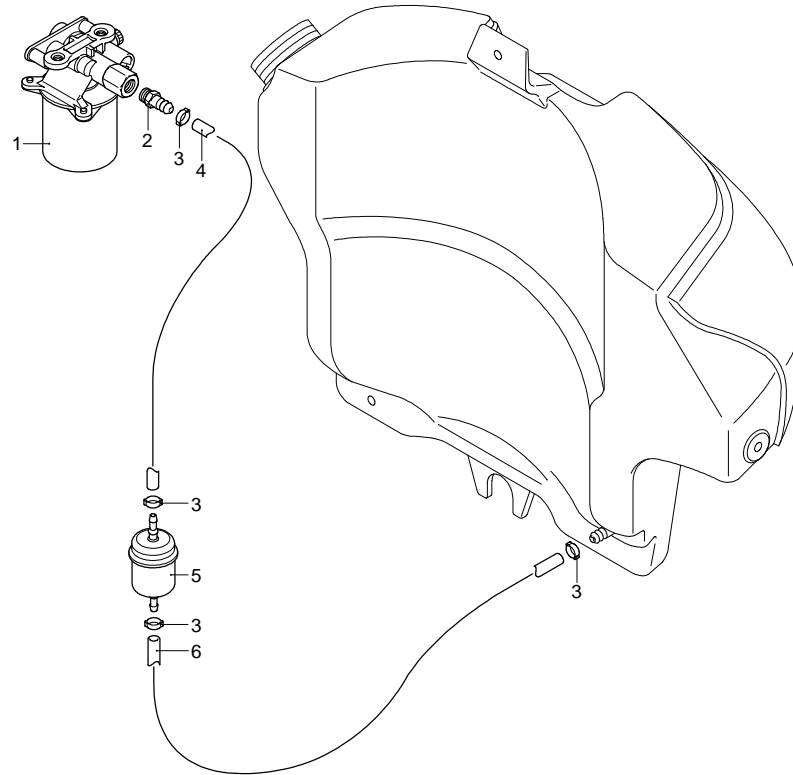

UN_CE_0974-CT

Model 4590

Version:

Serial number:

Code: **24426**

03/06/2014

Validity	Pos.	Code	Description	Q
	63	850670	Screw	3
	64	1340170	Shaft	1
	65	1120680	O-ring	1
	66	600180	O-ring	1
	67	2022040	Pin	1
	68	2021630	Spring	1
	69	2021650	Washer	1
	70	1260820	O-ring	1
	71	1344830	Fitting	1
	72	42580	TSS Retrofit kit	1
	73	1349297	Pump assembly	1
	74	1349114	Head assembly	1
	75	42579	Valve kit adjustment	1
	76	3520360	Fitting	1
A		42566	Valve kit	1
B		2623	Piston kit	1
C		1876	Oil seal kit	1
D		42567	Water seal kit	1
F		42568	Gasket kit	1

UN_CE_0976-ER

Model 4590

Version:

Serial number:

Code: **24426**

03/06/2014

Validity	Pos.	Code	Description	Q
	1	3520630	Resistance	1
	2	3520620	Pin	1
	3	3520610	Clamp	1
	4	3520600	Plate	1
	5	3520590	Plate	1
	6	3520330	Cover	1
	7	3520790	Valve	1
	8	3520800	Fan	1
	9	3520320	Box	1
	10	3520810	Motor	1
	11	3520310	Cover	1
	12	3523570	Boiler	1
	13	3520860	Transformer	1
	14	3520770	Cable	2
	15	3520650	Gasket	1
	16	3520660	Element	1
	17	3520670	Support	1
	18	3520680	Nozzle	1
	19	3520690	Flange	1
	20	3520710	Plate	1
	21	3520700	Electrode	2
	22	3520820	Cover	1

Model 4590

Version:

Serial number:

Code: **24426**

03/06/2014

Validity	Pos.	Code	Description	Q
	1	3522760	Pump	1
	2	3520730	Hose tail	1
	3	3520740	Clamp	1
	4	3520750	Pipe	1
	5	3520760	Filter	1
	6	3520750	Pipe	1