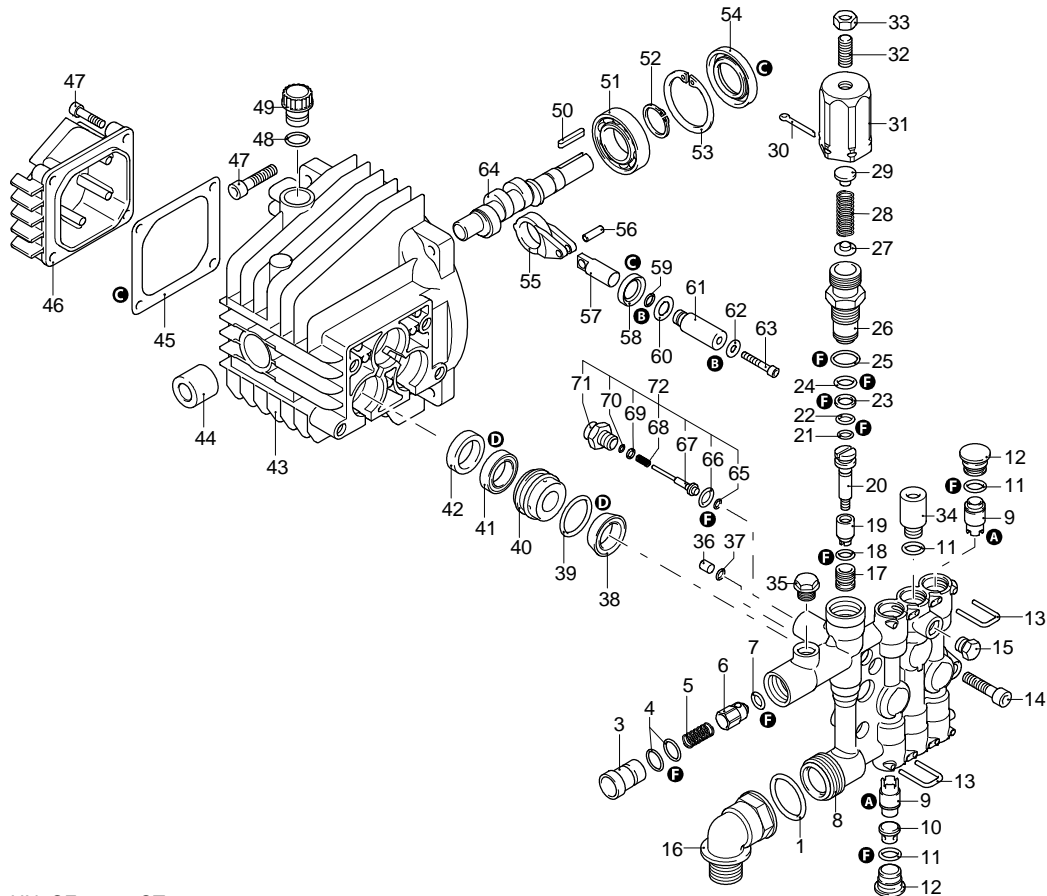

UN_CE_0973-CT

Model 4590

Version:

Serial number:

Code: **24426**

03/06/2014

Validity	Pos.	Code	Description	Q
	1	1344970	O-ring	1
	2	3520370	Fitting	1
	3	2901060	Injector	1
	4	800560	O-ring	2
	5	1080091	Spring	1
	6	2901070	Shutter	1
	7	1460430	O-ring	1
	8	1344850	Head	1
	9	1349055	Valve	6
	10	1344770	Spacer	3
	11	1465720	O-ring	6
	12	1344800	Plug	5
	13	1344790	Fork	6
	14	850850	Screw	4
	15	620301	Plug	1
	16	2500280	Elbow	1
	17	1342701	Seat	1
	18	600180	O-ring	1
	19	1460151	Piston	1
	20	2021900	Piston	1
	21	1080190	O-ring	1
	22	600180	O-ring	1
	23	1080401	Ring	1
	24	820510	O-ring	1
	25	740290	O-ring	1
	26	1344870	Piston guide	1
	27	1343450	Wobble plate	1
	28	1460190	Spring	1
	29	1980220	Wobble plate	1
	30	2500550	Split pin	1
	31	1344881	Insert	1
	32	1980740	Plug	1
	33	1060120	Nut	1
	34	1345020	Plug	1
	35	620301	Plug	1
	36	1344890	Plug	1
	37	2560870	O-ring	1
	38	2460180	Water seal	3
	39	770260	O-ring	3
	40	1344750	Piston guide	3
	41	1260440	Water seal	3
	42	1344760	Ring	3
	43	1344050	Pump body	1
	44	1260050	Bushing	1
	45	1040710	O-ring	1
	46	1344060	Cover	1
	47	1260780	Screw	1
	48	880840	O-ring	1
	49	1343900	Plug	1
	50	880111	Key	1
	51	1341070	Bearing	1
	52	480890	Ring	1
	53	111120	Ring	1
	54	1341080	Ring	1
	55	1340060	Connecting-rod	3
	56	1340080	Pin	3
	57	1340070	Piston	3
	58	1260460	Oil seal	3
	59	600180	O-ring	3
	60	1341010	Plate	3
	61	1342740	Piston	3
	62	1341020	Washer	3

UN_CE_0974-CT

Model 4590

Version:

Serial number:

Code: **24426**

03/06/2014

Validity	Pos.	Code	Description	Q
	63	850670	Screw	3
	64	1340170	Shaft	1
	65	1120680	O-ring	1
	66	600180	O-ring	1
	67	2022040	Pin	1
	68	2021630	Spring	1
	69	2021650	Washer	1
	70	1260820	O-ring	1
	71	1344830	Fitting	1
	72	42580	TSS Retrofit kit	1
	73	1349297	Pump assembly	1
	74	1349114	Head assembly	1
	75	42579	Valve kit adjustment	1
	76	3520360	Fitting	1
A		42566	Valve kit	1
B		2623	Piston kit	1
C		1876	Oil seal kit	1
D		42567	Water seal kit	1
F		42568	Gasket kit	1