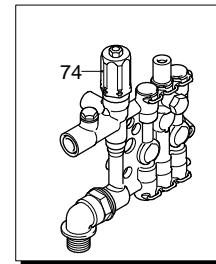

UN_CE_0973-CT

Model 4590

Version:

Serial number:

Code: **24426**

03/06/2014

Validity	Pos.	Code	Description	Q
	1	1344970	O-ring	1
	2	3520370	Fitting	1
	3	2901060	Injector	1
	4	800560	O-ring	2
	5	1080091	Spring	1
	6	2901070	Shutter	1
	7	1460430	O-ring	1
	8	1344850	Head	1
	9	1349055	Valve	6
	10	1344770	Spacer	3
	11	1465720	O-ring	6
	12	1344800	Plug	5
	13	1344790	Fork	6
	14	850850	Screw	4
	15	620301	Plug	1
	16	2500280	Elbow	1
	17	1342701	Seat	1
	18	600180	O-ring	1
	19	1460151	Piston	1
	20	2021900	Piston	1
	21	1080190	O-ring	1
	22	600180	O-ring	1
	23	1080401	Ring	1
	24	820510	O-ring	1
	25	740290	O-ring	1
	26	1344870	Piston guide	1
	27	1343450	Wobble plate	1
	28	1460190	Spring	1
	29	1980220	Wobble plate	1
	30	2500550	Split pin	1
	31	1344881	Insert	1
	32	1980740	Plug	1
	33	1060120	Nut	1
	34	1345020	Plug	1
	35	620301	Plug	1
	36	1344890	Plug	1
	37	2560870	O-ring	1
	38	2460180	Water seal	3
	39	770260	O-ring	3
	40	1344750	Piston guide	3
	41	1260440	Water seal	3
	42	1344760	Ring	3
	43	1344050	Pump body	1
	44	1260050	Bushing	1
	45	1040710	O-ring	1
	46	1344060	Cover	1
	47	1260780	Screw	1
	48	880840	O-ring	1
	49	1343900	Plug	1
	50	880111	Key	1
	51	1341070	Bearing	1
	52	480890	Ring	1
	53	111120	Ring	1
	54	1341080	Ring	1
	55	1340060	Connecting-rod	3
	56	1340080	Pin	3
	57	1340070	Piston	3
	58	1260460	Oil seal	3
	59	600180	O-ring	3
	60	1341010	Plate	3
	61	1342740	Piston	3
	62	1341020	Washer	3

UN_CE_0974-CT

Model 4590

Version:

Serial number:

Code: **24426**

03/06/2014

Validity	Pos.	Code	Description	Q
	63	850670	Screw	3
	64	1340170	Shaft	1
	65	1120680	O-ring	1
	66	600180	O-ring	1
	67	2022040	Pin	1
	68	2021630	Spring	1
	69	2021650	Washer	1
	70	1260820	O-ring	1
	71	1344830	Fitting	1
	72	42580	TSS Retrofit kit	1
	73	1349297	Pump assembly	1
	74	1349114	Head assembly	1
	75	42579	Valve kit adjustment	1
	76	3520360	Fitting	1
A		42566	Valve kit	1
B		2623	Piston kit	1
C		1876	Oil seal kit	1
D		42567	Water seal kit	1
F		42568	Gasket kit	1