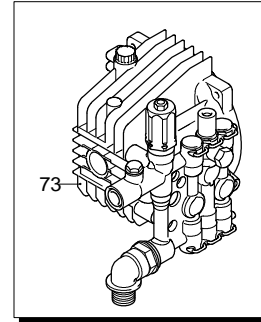

UN_CE_0973-CT

Model 4590

Version:

Serial number:

Code: **24426**

03/06/2014

Validity	Pos.	Code	Description	Q
	1	1344970	O-ring	1
	2	3520370	Fitting	1
	3	2901060	Injector	1
	4	800560	O-ring	2
	5	1080091	Spring	1
	6	2901070	Shutter	1
	7	1460430	O-ring	1
	8	1344850	Head	1
	9	1349055	Valve	6
	10	1344770	Spacer	3
	11	1465720	O-ring	6
	12	1344800	Plug	5
	13	1344790	Fork	6
	14	850850	Screw	4
	15	620301	Plug	1
	16	2500280	Elbow	1
	17	1342701	Seat	1
	18	600180	O-ring	1
	19	1460151	Piston	1
	20	2021900	Piston	1
	21	1080190	O-ring	1
	22	600180	O-ring	1
	23	1080401	Ring	1
	24	820510	O-ring	1
	25	740290	O-ring	1
	26	1344870	Piston guide	1
	27	1343450	Wobble plate	1
	28	1460190	Spring	1
	29	1980220	Wobble plate	1
	30	2500550	Split pin	1
	31	1344881	Insert	1
	32	1980740	Plug	1
	33	1060120	Nut	1
	34	1345020	Plug	1
	35	620301	Plug	1
	36	1344890	Plug	1
	37	2560870	O-ring	1
	38	2460180	Water seal	3
	39	770260	O-ring	3
	40	1344750	Piston guide	3
	41	1260440	Water seal	3
	42	1344760	Ring	3
	43	1344050	Pump body	1
	44	1260050	Bushing	1
	45	1040710	O-ring	1
	46	1344060	Cover	1
	47	1260780	Screw	1
	48	880840	O-ring	1
	49	1343900	Plug	1
	50	880111	Key	1
	51	1341070	Bearing	1
	52	480890	Ring	1
	53	111120	Ring	1
	54	1341080	Ring	1
	55	1340060	Connecting-rod	3
	56	1340080	Pin	3
	57	1340070	Piston	3
	58	1260460	Oil seal	3
	59	600180	O-ring	3
	60	1341010	Plate	3
	61	1342740	Piston	3
	62	1341020	Washer	3

UN_CE_0974-CT

Model 4590

Version:

Serial number:

Code: **24426**

03/06/2014

Validity	Pos.	Code	Description	Q
	63	850670	Screw	3
	64	1340170	Shaft	1
	65	1120680	O-ring	1
	66	600180	O-ring	1
	67	2022040	Pin	1
	68	2021630	Spring	1
	69	2021650	Washer	1
	70	1260820	O-ring	1
	71	1344830	Fitting	1
	72	42580	TSS Retrofit kit	1
	73	1349297	Pump assembly	1
	74	1349114	Head assembly	1
	75	42579	Valve kit adjustment	1
	76	3520360	Fitting	1
A		42566	Valve kit	1
B		2623	Piston kit	1
C		1876	Oil seal kit	1
D		42567	Water seal kit	1
F		42568	Gasket kit	1