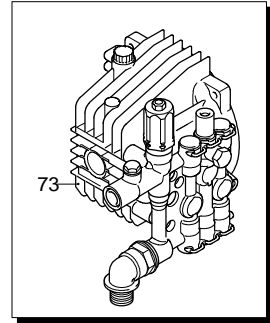

UN_CE_0973-CT

Model 4590

Version:

Serial number:

Code: **24426**

03/06/2014

Validity	Pos.	Code	Description	Q
	1	1344970	O-ring	1
	2	3520370	Fitting	1
	3	2901060	Injector	1
	4	800560	O-ring	2
	5	1080091	Spring	1
	6	2901070	Shutter	1
	7	1460430	O-ring	1
	8	1344850	Head	1
	9	1349055	Valve	6
	10	1344770	Spacer	3
	11	1465720	O-ring	6
	12	1344800	Plug	5
	13	1344790	Fork	6
	14	850850	Screw	4
	15	620301	Plug	1
	16	2500280	Elbow	1
	17	1342701	Seat	1
	18	600180	O-ring	1
	19	1460151	Piston	1
	20	2021900	Piston	1
	21	1080190	O-ring	1
	22	600180	O-ring	1
	23	1080401	Ring	1
	24	820510	O-ring	1
	25	740290	O-ring	1
	26	1344870	Piston guide	1
	27	1343450	Wobble plate	1
	28	1460190	Spring	1
	29	1980220	Wobble plate	1
	30	2500550	Split pin	1
	31	1344881	Insert	1
	32	1980740	Plug	1
	33	1060120	Nut	1
	34	1345020	Plug	1
	35	620301	Plug	1
	36	1344890	Plug	1
	37	2560870	O-ring	1
	38	2460180	Water seal	3
	39	770260	O-ring	3
	40	1344750	Piston guide	3
	41	1260440	Water seal	3
	42	1344760	Ring	3
	43	1344050	Pump body	1
	44	1260050	Bushing	1
	45	1040710	O-ring	1
	46	1344060	Cover	1
	47	1260780	Screw	1
	48	880840	O-ring	1
	49	1343900	Plug	1
	50	880111	Key	1
	51	1341070	Bearing	1
	52	480890	Ring	1
	53	111120	Ring	1
	54	1341080	Ring	1
	55	1340060	Connecting-rod	3
	56	1340080	Pin	3
	57	1340070	Piston	3
	58	1260460	Oil seal	3
	59	600180	O-ring	3
	60	1341010	Plate	3
	61	1342740	Piston	3
	62	1341020	Washer	3

UN_CE_0974-CT

Model 4590

Version:

Serial number:

Code: **24426**

03/06/2014

Validity	Pos.	Code	Description	Q
	63	850670	Screw	3
	64	1340170	Shaft	1
	65	1120680	O-ring	1
	66	600180	O-ring	1
	67	2022040	Pin	1
	68	2021630	Spring	1
	69	2021650	Washer	1
	70	1260820	O-ring	1
	71	1344830	Fitting	1
	72	42580	TSS Retrofit kit	1
	73	1349297	Pump assembly	1
	74	1349114	Head assembly	1
	75	42579	Valve kit adjustment	1
	76	3520360	Fitting	1
A		42566	Valve kit	1
B		2623	Piston kit	1
C		1876	Oil seal kit	1
D		42567	Water seal kit	1
F		42568	Gasket kit	1