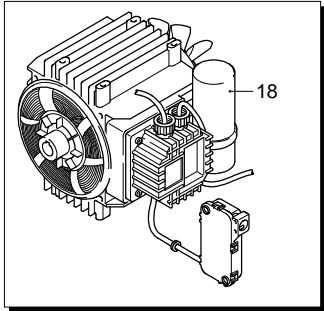

Model 4590

Version:

Serial number:

Code: **24426**

03/06/2014

Validity	Pos.	Code	Description	Q
	1	1260300	Fan	1
	2	1340350	Seal	1
	3	1260760	Screw	1
	4	1340320	Shield	1
	5	1340340	Bearing	1
	6	3523500	Connector	1
	7	1260490	Washer	1
	8	2020570	Screw	1
	9	1340780	Gasket	1
	10	1341831	Box	1
	11	1261560	Screw	4
	12	1261560	Screw	1
	13	1340280	Clamp	1
	14	1263520	Capacitor	1
	15	1342040	Fan cowling	1
	16	2029752	TSS box assembly	1
	17	2022201	Fork	1
	18	44534	Motor	1
	19	1340660	Gland	1
	20	1340640	Ring nut	2
	21	1340650	Gland	1
	22	1262400	Washer	1

UN_CE_0976-ER