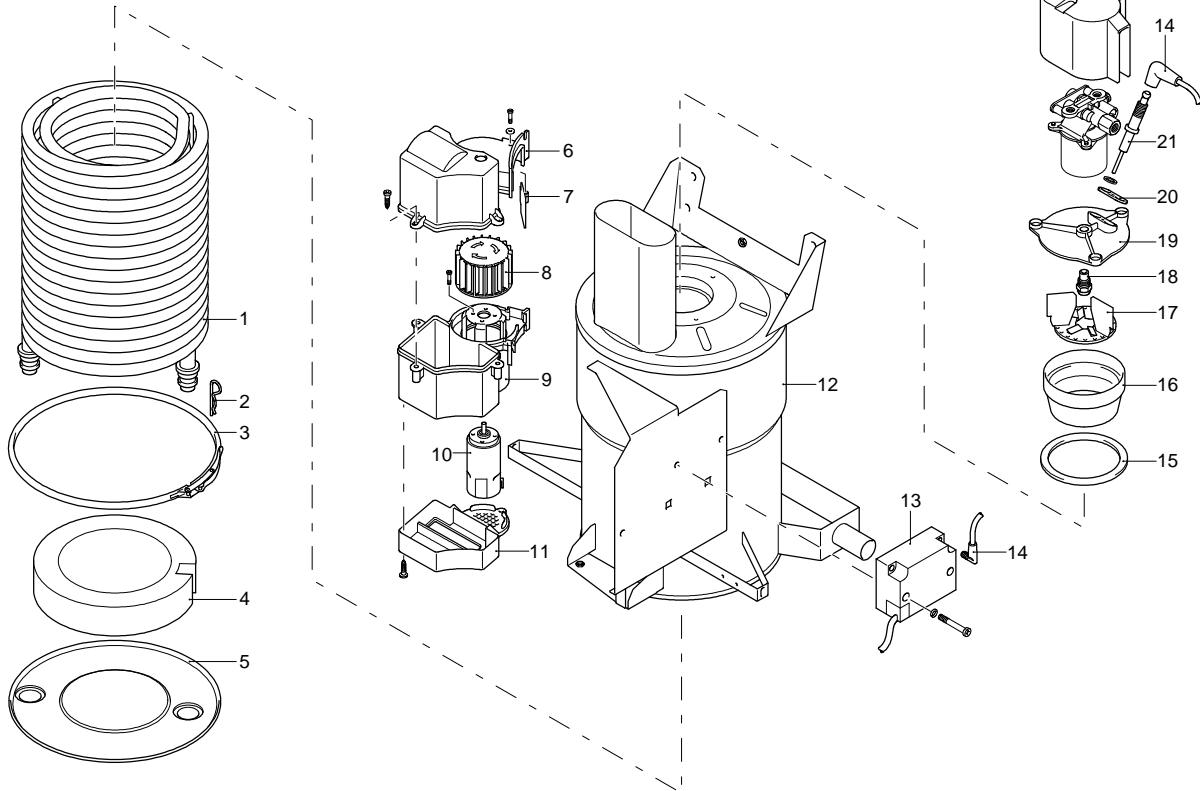

UN_CE_0974-CT

Model 4590

Version:

Serial number:

Code: **24426**

03/06/2014

Validity	Pos.	Code	Description	Q
	63	850670	Screw	3
	64	1340170	Shaft	1
	65	1120680	O-ring	1
	66	600180	O-ring	1
	67	2022040	Pin	1
	68	2021630	Spring	1
	69	2021650	Washer	1
	70	1260820	O-ring	1
	71	1344830	Fitting	1
	72	42580	TSS Retrofit kit	1
	73	1349297	Pump assembly	1
	74	1349114	Head assembly	1
	75	42579	Valve kit adjustment	1
	76	3520360	Fitting	1
A		42566	Valve kit	1
B		2623	Piston kit	1
C		1876	Oil seal kit	1
D		42567	Water seal kit	1
F		42568	Gasket kit	1

UN_CE_0976-ER

Model 4590

Version:

Serial number:

Code: **24426**

03/06/2014

Validity	Pos.	Code	Description	Q
	1	3520630	Resistance	1
	2	3520620	Pin	1
	3	3520610	Clamp	1
	4	3520600	Plate	1
	5	3520590	Plate	1
	6	3520330	Cover	1
	7	3520790	Valve	1
	8	3520800	Fan	1
	9	3520320	Box	1
	10	3520810	Motor	1
	11	3520310	Cover	1
	12	3523570	Boiler	1
	13	3520860	Transformer	1
	14	3520770	Cable	2
	15	3520650	Gasket	1
	16	3520660	Element	1
	17	3520670	Support	1
	18	3520680	Nozzle	1
	19	3520690	Flange	1
	20	3520710	Plate	1
	21	3520700	Electrode	2
	22	3520820	Cover	1

Model 4590

Version:

Serial number:

Code: **24426**

03/06/2014

Validity	Pos.	Code	Description	Q
	1	3522760	Pump	1
	2	3520730	Hose tail	1
	3	3520740	Clamp	1
	4	3520750	Pipe	1
	5	3520760	Filter	1
	6	3520750	Pipe	1

Model 4590

Version:

Serial number:

Code: **24426**

03/06/2014

Validity	Pos.	Code	Description	Q
	1	3521470	Pipe	1
	2	3520490	Fork	1
	3	3520420	Fitting	1
	4	3520430	Piston	1
	5	3520440	Spring	1
	6	3520450	Bushing	1
	7	3520460	O-ring	1
	8	3520510	Fork	2
	9	3520480	Plug	1
	10	3520500	O-ring	2
	11	3520540	Ring	2
	12	3520240	Washer	2
	13	3520410	O-ring	1
	14	3520530	Fitting	1
	15	3520580	Washer	1
	16	3520570	Screw	1
	17	3520930	Thermostat	2
	18	3520470	O-ring	1